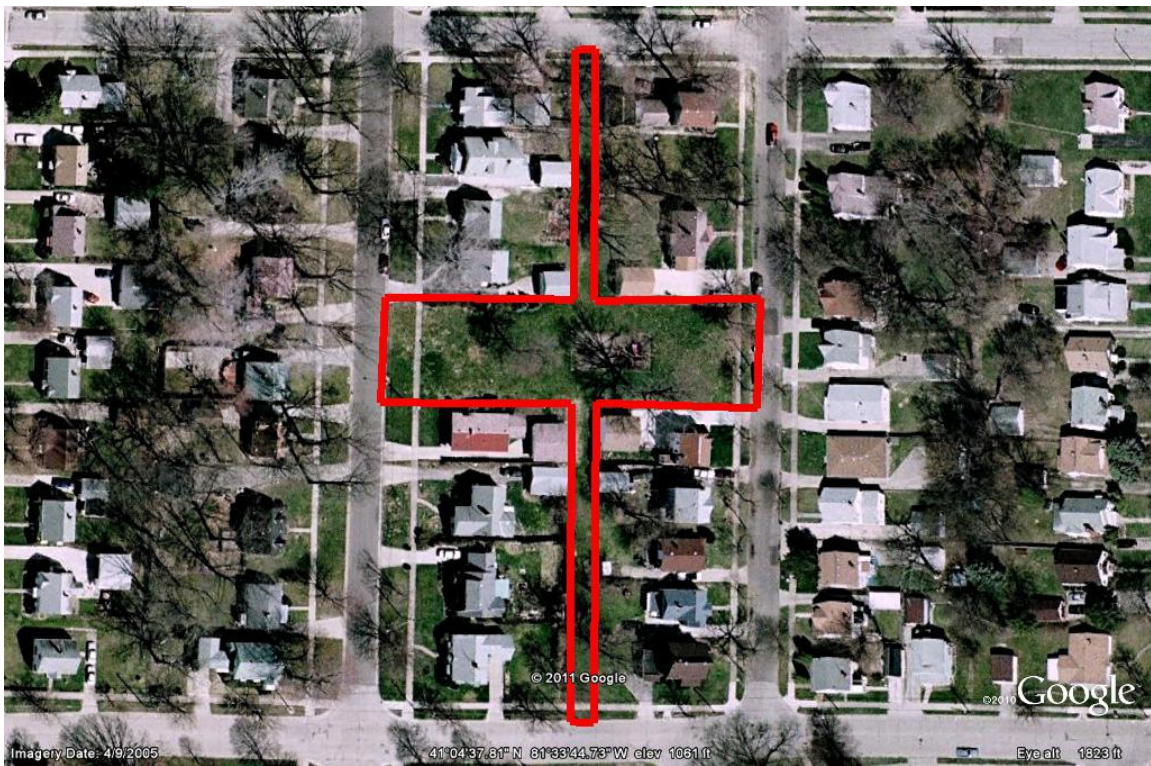

Maple Grove Park

*In between Dover Ave. and Hardesty Blvd.
from Slosson St. to Stoner St.*

** Area to be maintained outlined in red*